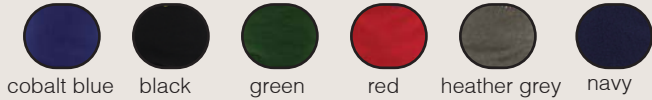

TRAVEL PILLOW TP-1000

DETAILS:

- Made of luxury plush, retail packaging included.
- Size: 11" x 11.5"

BLANK	EMBROIDERED (5k)
$11.67_f	$13.34_f

Colors:

FLEECE SET FSET-4000

DETAILS:

- Anti-pilling fleece
- Set contains: 1 bag, 1 scarf, 1 beanie and 1 pair of gloves.

BLANK	EMBROIDERED (5k)
$9.99_f	$11.67_f

Colors:

TRAVEL SET TSET-1000

DETAILS:

- Made of luxury plush
- Support your neck, keeps you warm and relaxed
- Comes with beautiful gift packaging.

BLANK	EMBROIDERED (5k)
$21.69_f	$23.36_f

FREE Packaging Included

Colors:

• Price includes 5,000 stitches with one location • Tape Charge $16.70(R) per 1,000 Stitches • Minimum $83.40(R) • .38¢(R) per 1,000 Stitches over 5,000 • Minimum Order 48 Pieces • 2-3 production days • Expires:12/31/2010